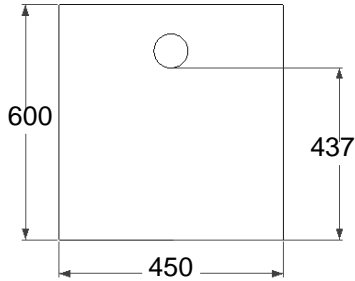

Front view - Inlet

Back view - outlet

Left view

Top view

ISO view

Right view

Specifications

Model: **GTA335**
 Material: Stainless Steel 304
 Thickness: 0.8 mm
 Inlet pipe size: 3 " inch length 4"
 Outlet pipe size: 3 " inch length 4"
 Flow rate: 35 GPM
 Capacity: 189 Liter

DATE : 30/4/2014

NOTE :
 All dimension in MM unless otherwise specified

Drawn by : Liza

Checked by : Jackson

Approved by : Marizan

CROSS SECTION VIEW

KUALITI ALAM HIJAU (M) SDN BHD

DRAWING FOR :