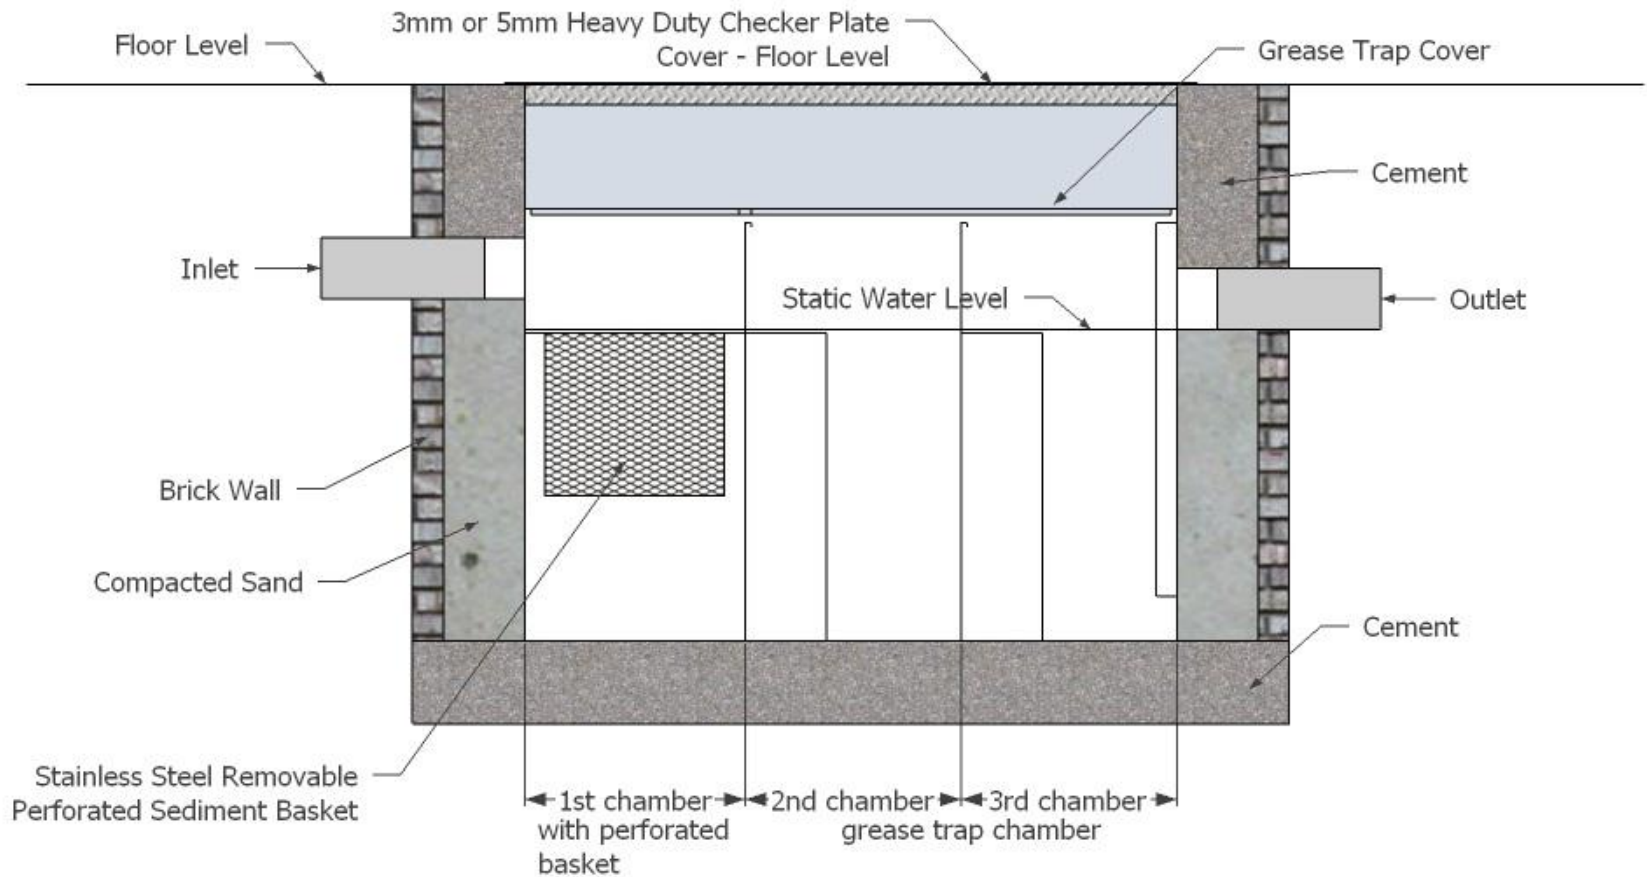

Front view - Inlet

Back view - outlet

Left view

Top view

ISO view

Right view

Specifications

Model: **GTA335**
 Material: Stainless Steel 304
 Thickness: 0.8 mm
 Inlet pipe size: 3 " inch length 4"
 Outlet pipe size: 3 " inch length 4"
 Flow rate: 35 GPM
 Capacity: 189 Liter

DATE : 30/4/2014

NOTE :
 All dimension in MM unless otherwise specified

Drawn by : Liza

Checked by : Jackson

Approved by : Marizan

CROSS SECTION VIEW

KUALITI ALAM HIJAU (M) SDN BHD

DRAWING FOR :