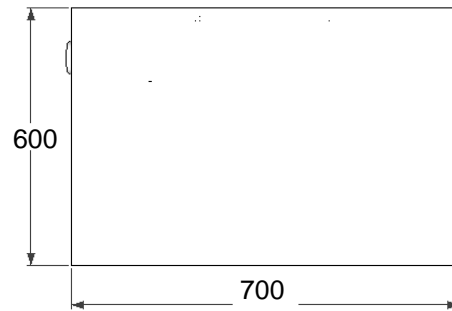

Front view - Inlet

Back view - outlet

Left view

Top view

ISO view

Right view

Specifications

Model: **GTA335**
 Material: Stainless Steel 304
 Thickness: 0.8 mm
 Inlet pipe size: 3 " inch length 4"
 Outlet pipe size: 3 " inch length 4"
 Flow rate: 35 GPM
 Capacity: 189 Liter