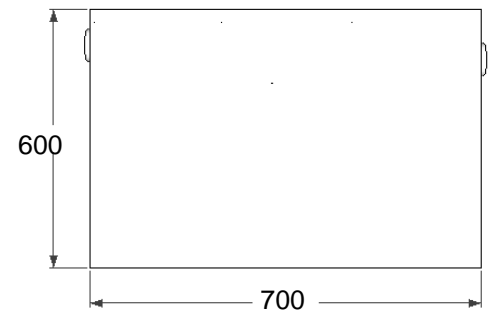

Front view - Inlet

Back view - outlet

Left view

Top view

ISO view

Right view

Specifications

Model: **GTA335**
 Material: Stainless Steel 304
 Thickness: 0.8 mm
 Inlet pipe size: 3 " inch length 4"
 Outlet pipe size: 3 " inch length 4"
 Flow rate: 35 GPM
 Capacity: 189 Liter

DATE : 30/4/2014

NOTE :
 All dimension in MM unless otherwise specified

Drawn by : Liza

Checked by : Jackson

Approved by : Marizan

CROSS SECTION VIEW

KUALITI ALAM HIJAU (M) SDN BHD

DRAWING FOR :