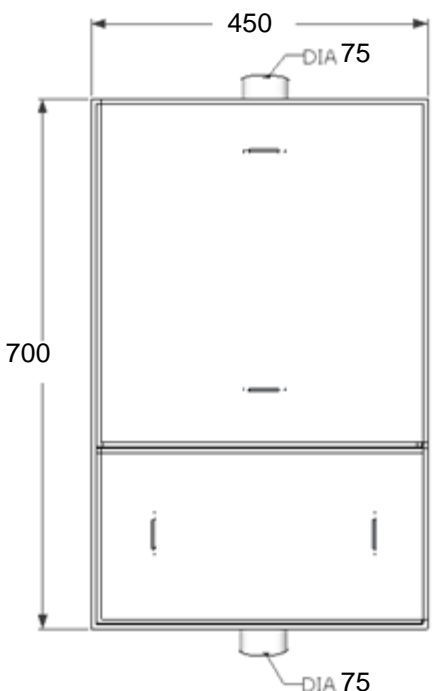

Front view - Inlet

Back view - outlet

Left view

Top view

ISO view

Right view

Specifications

Model: **GTA335**
 Material: Stainless Steel 304
 Thickness: 0.8 mm
 Inlet pipe size: 3 " inch length 4"
 Outlet pipe size: 3 " inch length 4"
 Flow rate: 35 GPM
 Capacity: 189 Liter

DATE : 30/4/2014

NOTE :
 All dimension in MM unless otherwise specified

Drawn by : Liza

Checked by : Jackson

Approved by : Marizan

CROSS SECTION VIEW

KUALITI ALAM HIJAU (M) SDN BHD

DRAWING FOR :

DRAWING DESCRIPTION :
Material : Stainless Steel 304 Non Rusted

DATE : 30/4/2014
NOTE :
All dimension in MM unless otherwise specified

Drawn by : Liza
Checked by : Jackson Wong
Approved by : Marizan