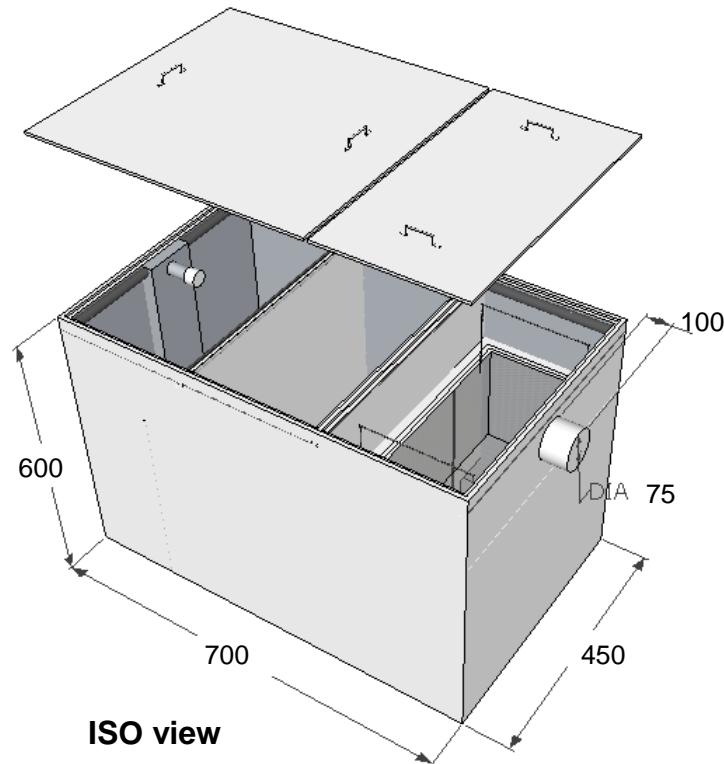

Front view - Inlet

Back view - outlet

Left view

Top view

ISO view

Right view

Specifications

Model: **GTA335**
 Material: Stainless Steel 304
 Thickness: 0.8 mm
 Inlet pipe size: 3 " inch length 4"
 Outlet pipe size: 3 " inch length 4"
 Flow rate: 35 GPM
 Capacity: 189 Liter

SIRIM: YES
 Patent: YES
 Trade Mark: EJAU
 Warranty: 5 Years
 Ready Stock: YES
 Delivery: Between 3 days
 Own Factory: YES, In Selangor

KUALITI ALAM HIJAU (M) SDN BHD

DRAWING FOR :

DRAWING DESCRIPTION :
 Material : Stainless Steel 304 Non Rusted

DATE : 30/4/2014

NOTE :
 All dimension in MM unless otherwise specified

Drawn by : Liza

Checked by : Jackson

Approved by : Marizan

CROSS SECTION VIEW

KUALITI ALAM HIJAU (M) SDN BHD

DRAWING FOR :